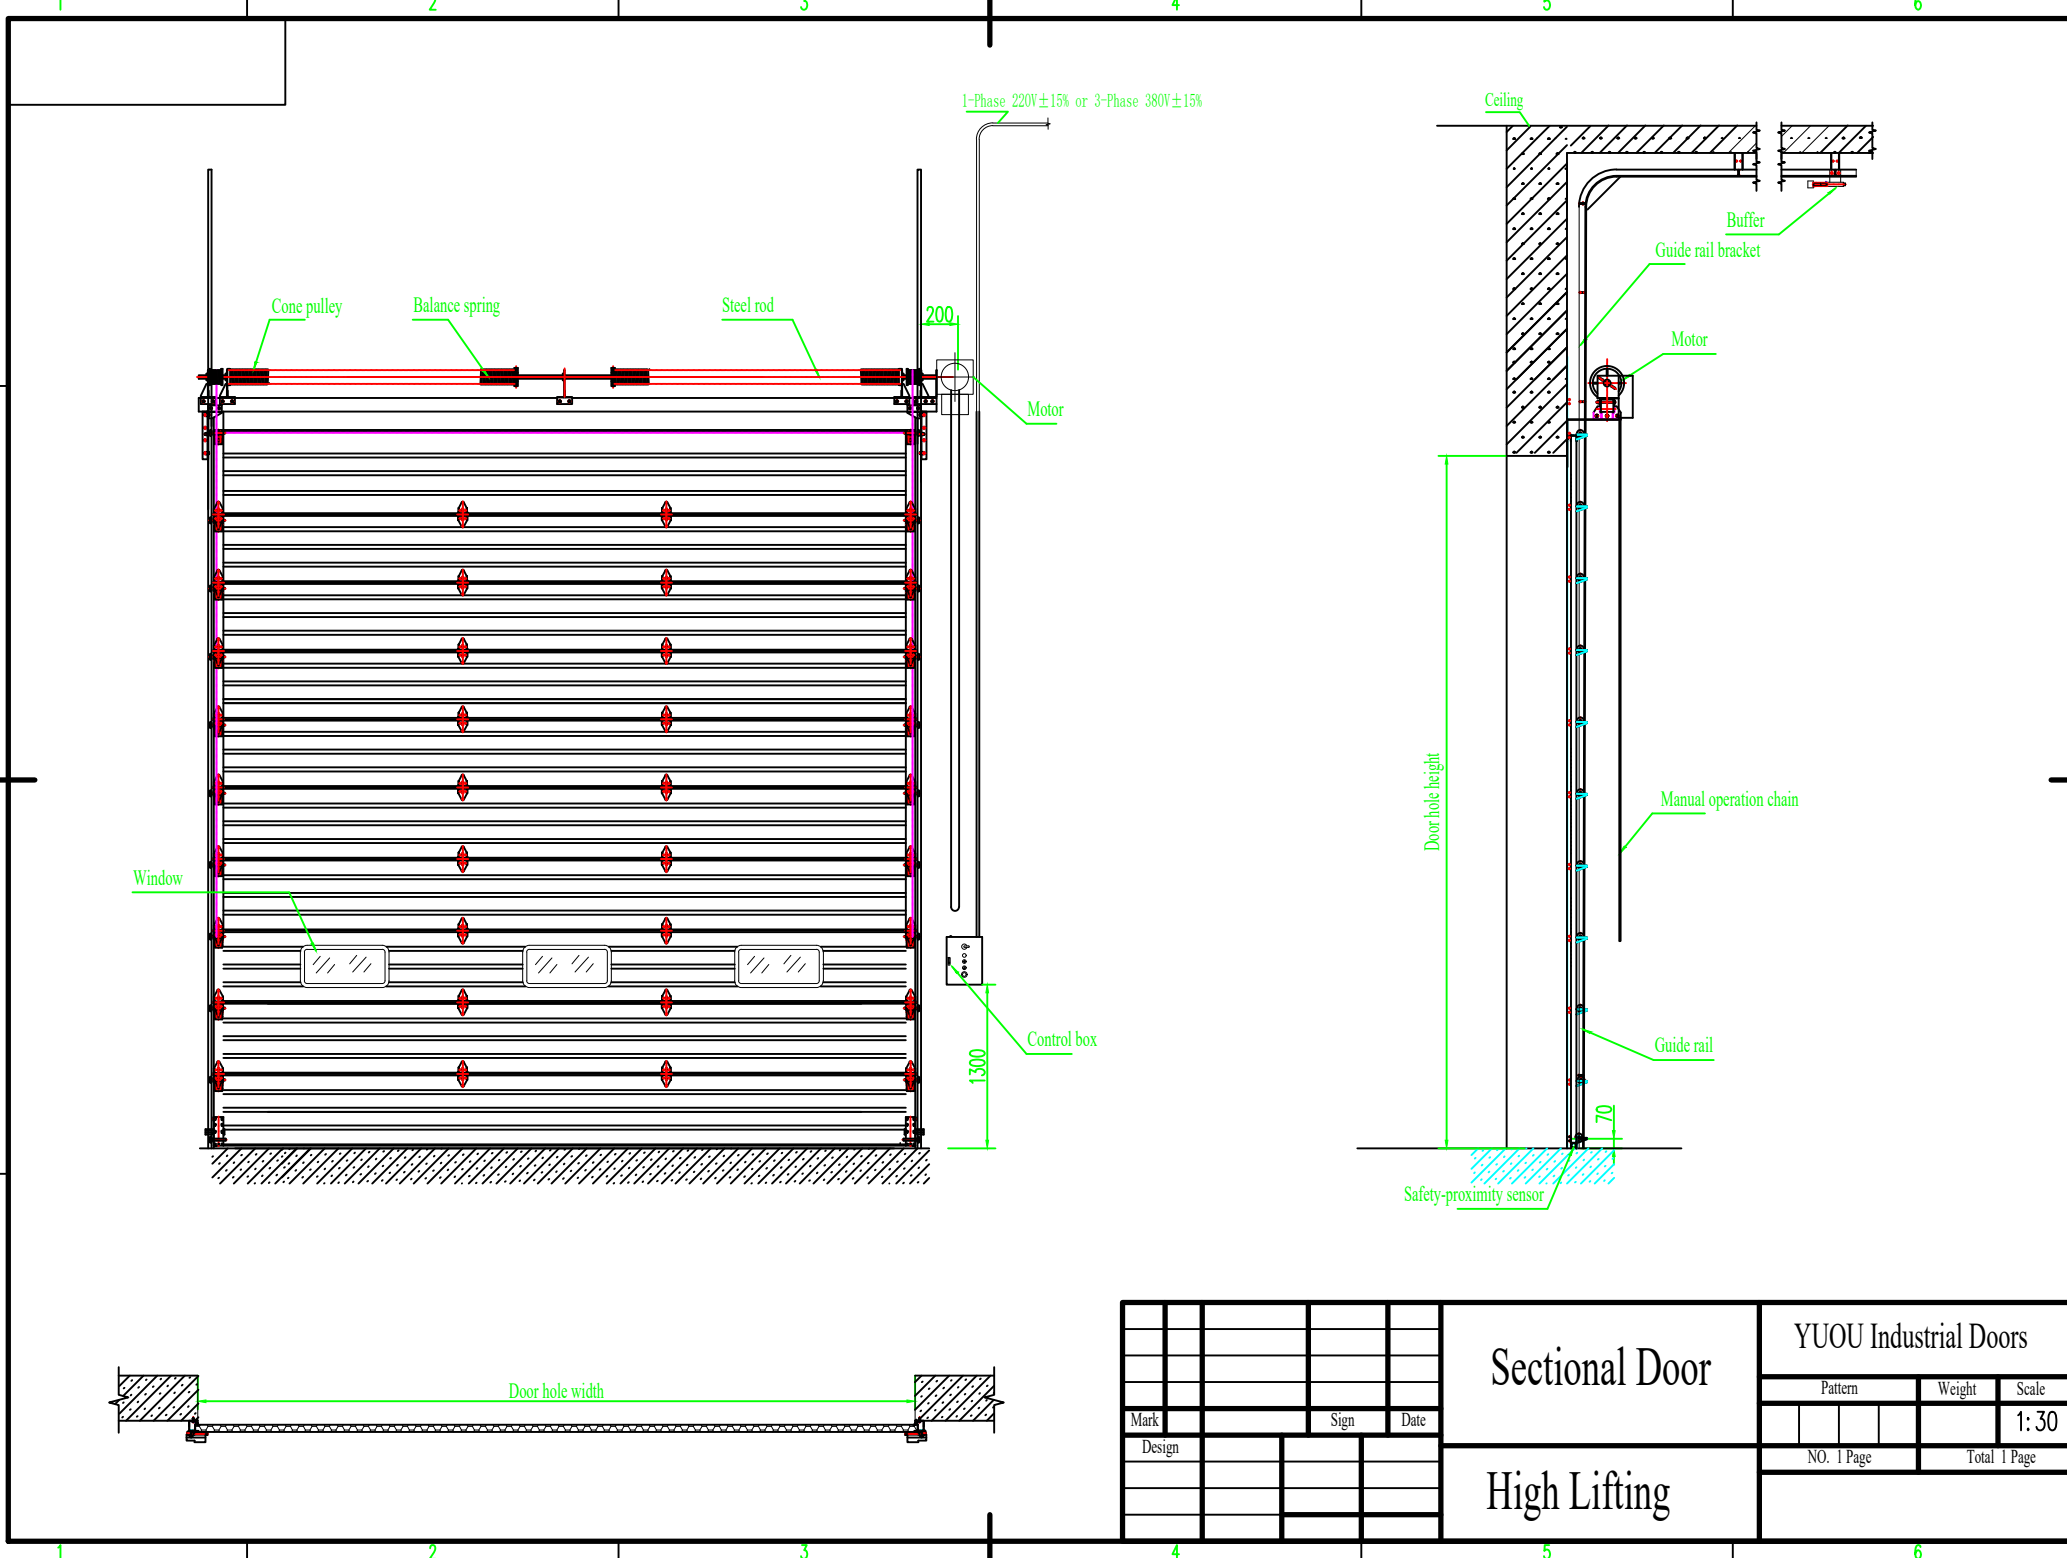

Mark		Sign	Date	
Design				

Sectional Door

High Lifting

YUOU Industrial Doors		
Pattern	Weight	Scale
		1:30
NO. 1 Page	Total 1 Page	