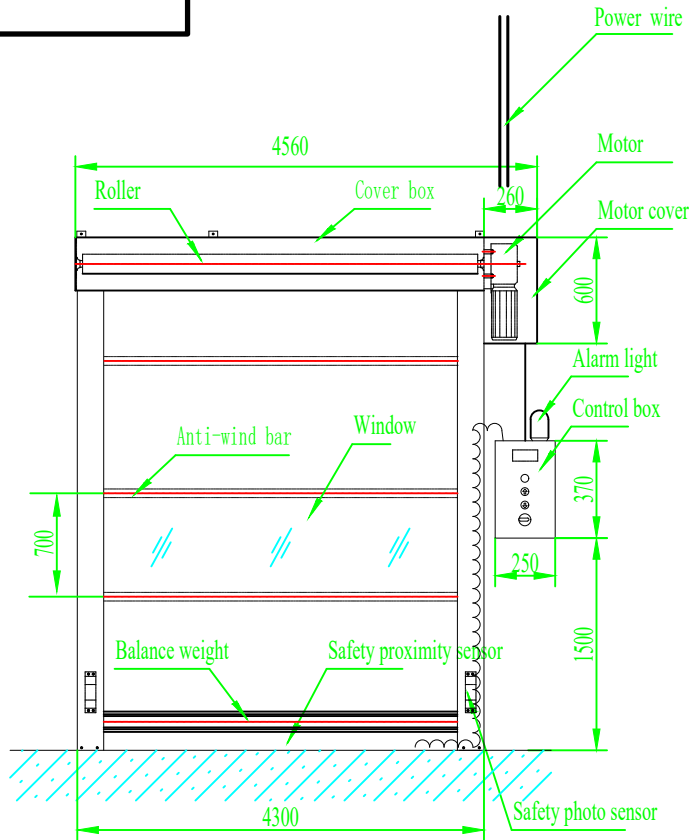

Rapid Roller Door

				High Speed Door	YUOU Industrial Doors			
					Design mark		Weight	Scale
								1:30
Mark NO.		Document NO.		Sign		Date		
Design								
				Date				
						Total		NO.