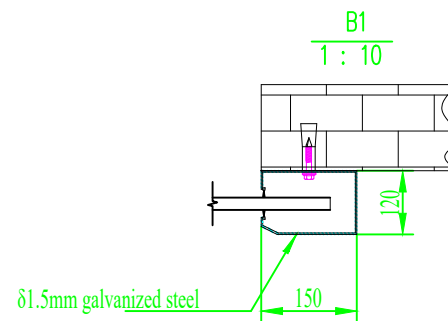

Rapid Roller Door

				High Speed Door	YUOU Industrial Doors			
					Design mark		Weight	Scale
								1:30
Mark NO.		Document NO.		Sign		Date		
Design								
				Date				
						Total		NO.