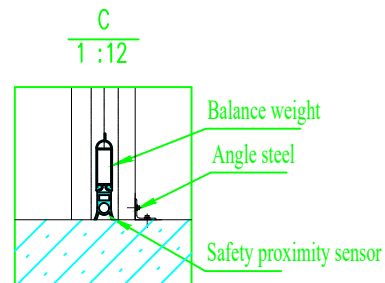

Rapid Roller Door

				High Speed Door	YUOU Industrial Doors			
					Design mark		Weight	Scale
								1:30
Mark NO.		Document NO.		Sign		Date		
Design								
				Date				
						Total		NO.