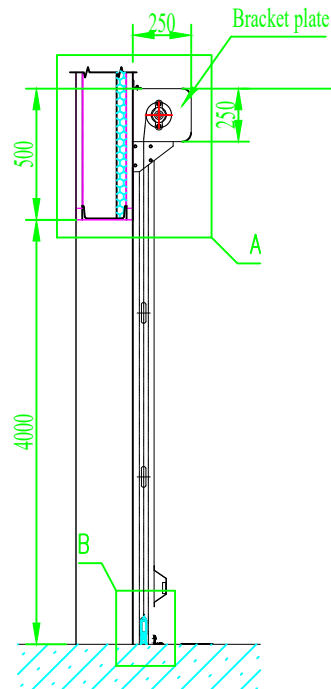

Rapid Roller Door

				High Speed Door	YUOU Industrial Doors			
					Design mark		Weight	Scale
								1:30
Mark NO.		Document NO.		Sign		Date		
Design								
				Date				
						Total		NO.