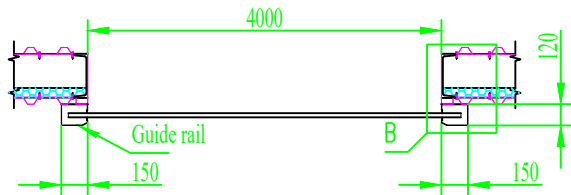

Rapid Roller Door

				High Speed Door	YUOU Industrial Doors			
					Design mark		Weight	Scale
								1:30
Mark NO.		Document NO.		Sign		Date		
Design								
				Date				
						Total		NO.